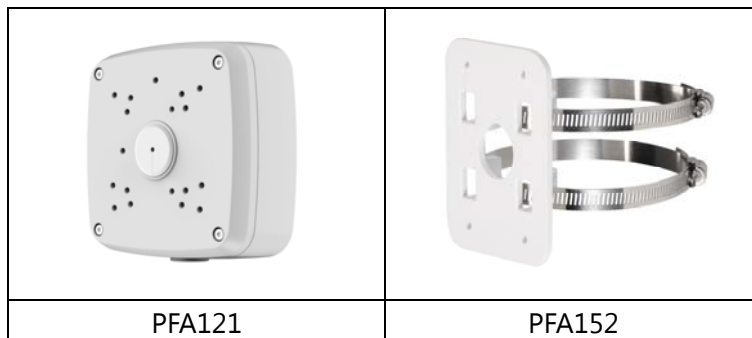

Accessories (optional)

Dahua Technology Co., Ltd.

1199 BinAn Road, Binjiang District, Hangzhou, China

Tel: +86-571-87688883

Fax: +86-571-87688815

Email: overseas@dahuatech.com

www.dahuatech.com

*Design and specifications are subject to change without notice.

© 2014 Dahua Technology Co., Ltd.