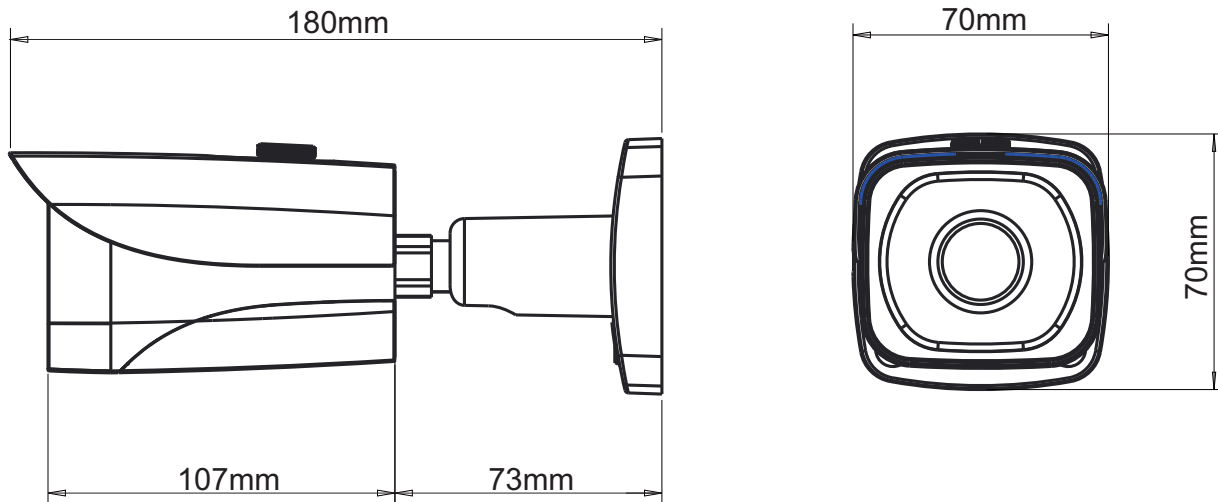

### 2.1Megapixel 1080P Water-proof WDR HDCVI IR-Bullet Camera

#### Features

- 1/2.7" 2.1Megapixel CMOS
- 25/30fps@1080P, 25/30/50/60fps@720P
- High speed, long distance real-time transmission
- HD and SD dual-output
- OSD Menu, control over coaxial cable
- WDR(120dB), Day/Night(ICR), AWB, AGC, BLC, 3DNR
- 3.6mm fixed lens (6mm, 8mm optional)
- Max. IR LEDs length 40m, Smart IR
- IP67, DC12V

## Technical Specifications

Model	DH-HAC-HFW2221EP	DH-HAC-HFW2221EN
<b>Camera</b>		
Image Sensor	1/2.7" 2.1Megapixel CMOS	
Effective Pixels	1928(H)×1088(V)	
Electronic Shutter	1/3s~1/300,000s	
Video Frame Rate	25/30/50/60fps@720P; 25/30fps@1080P	
Synchronization	Internal	
Mini. Illumination	0.03Lux/F2.0/, 0Lux IR on	
Video Output	1-channel BNC HDCVI high definition video output & CVBS standard definition video output	
<b>Camera Features</b>		
Max. IR LEDs Length	40m, Smart IR	
Day/Night	Auto(ICR) / Color / B/W	
Backlight Compensation	120dB True WDR	
Noise Reduction	2D/3D	
OSD Menu	Multi-language	
<b>Lens</b>		
Focal Length	3.6mm (6mm, 8mm optional)	
Angle of View	H: 90°(59.4°/41.4°)	
Mount Type	M12	
<b>General</b>		
Power Supply	DC12V±25%	
Power Consumption	Max 5.5W	
Working Environment	-30°C~+60°C / Less than 95%RH (no condensation)	
Transmission Distance	Over 500m via 75-3 coaxial cable	
Ingress Protection	IP67	
Dimensions(W×D×H)	180mm×70mm×70mm	
Weight	0.4kg	
Material	Metal	

## Dimensions (mm)